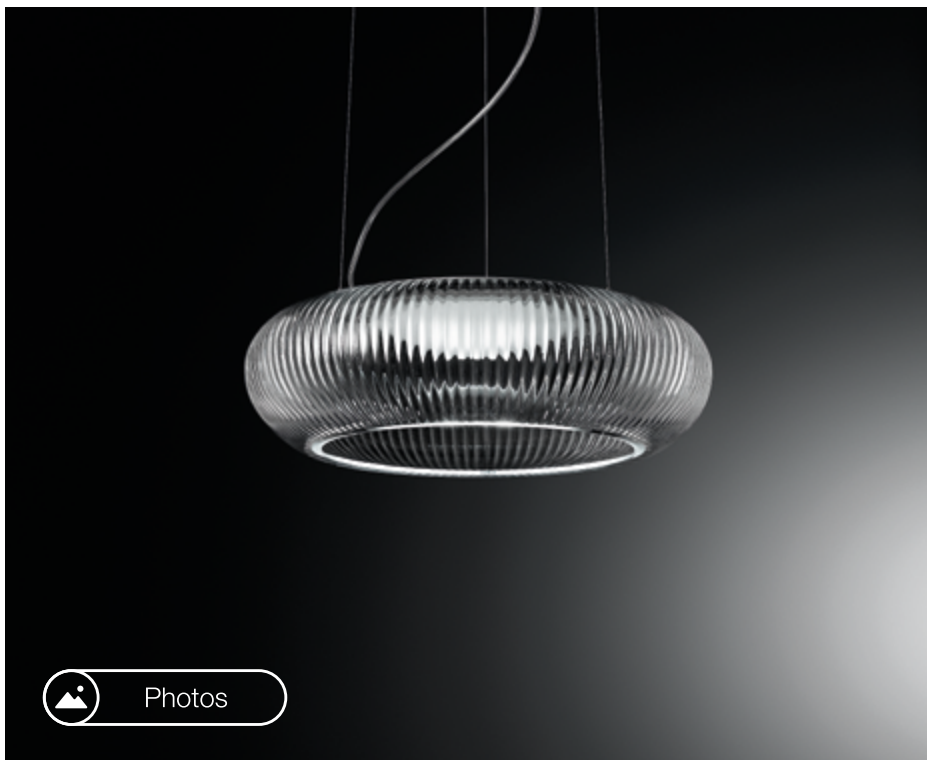

Cannettata S52

Design Massimo Iosa Ghini

Dimension

Weight : 10,70 Kg
Volume : 1 package 0,110 m³

Product

Code : ● 0CANN0S53C CB
● 0CAN20S53C KO

Type : Suspension

Light source

Type : LED 2700K
Watt : 1 x 42W
CRI 90
Dimmer : PUSH, 1-10, DALI

Finish

Glass : Clear glass or Fumè
Frame : Anodized aluminium or matt gold
Cable: Transparent
Canopy : Matt white or matt gold

Certificates